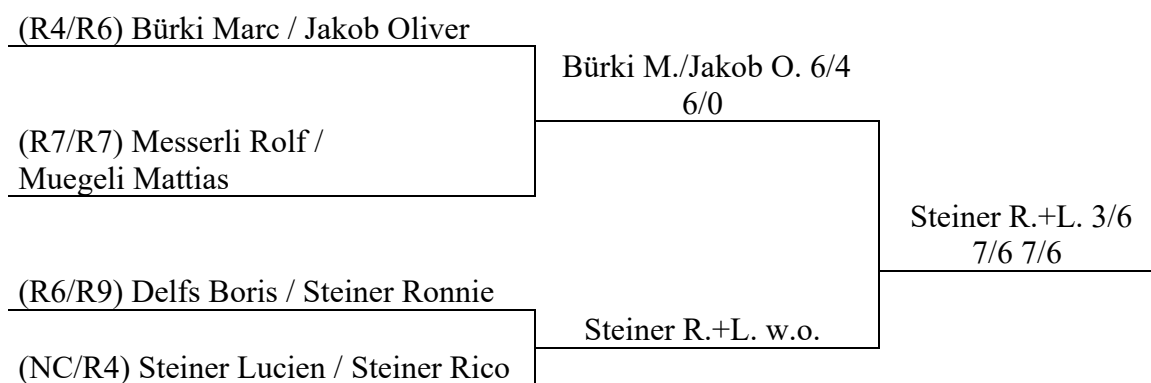

**Championstrophy TC
Worbenbad / TC Lyss**

Finaltableaus

MS 35+ R4/R9

MS R1/R6

MS 45+ R4/R9

MS 60+ R6/R9

MD R1/R9

DM R4/R9