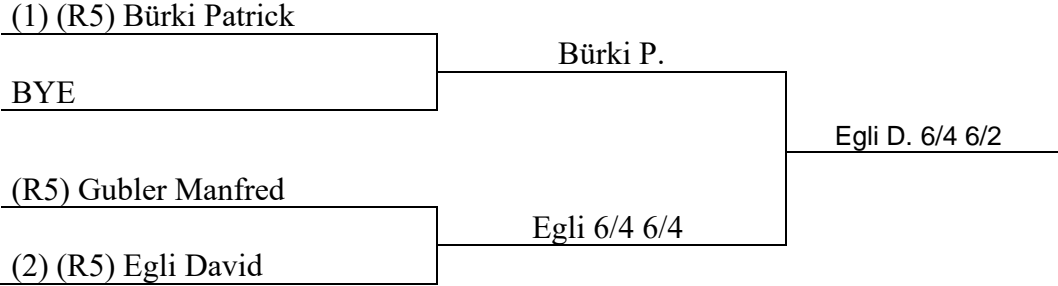

**Championstrophy TC
Worbenbad / TC Lyss**

Finaltableaus

MS 35+ R4/R9

MS R1/R6

MS 45+ R4/R9

MS 60+ R6/R9

MD R1/R9

DM R4/R9