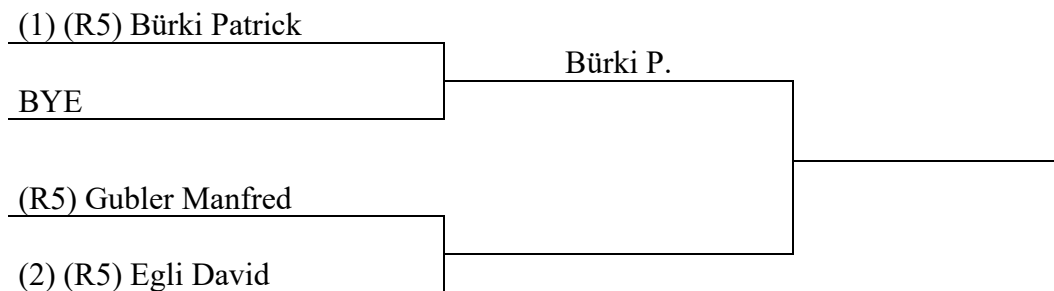

Championstrophy TC Worbenbad / TC Lyss

Finaltableaus

MS 35+ R4/R9

MS R1/R6

MS 45+ R4/R9

MS 60+ R6/R9

(R7) Liechti Silvio

(R8) Bratschi Urs